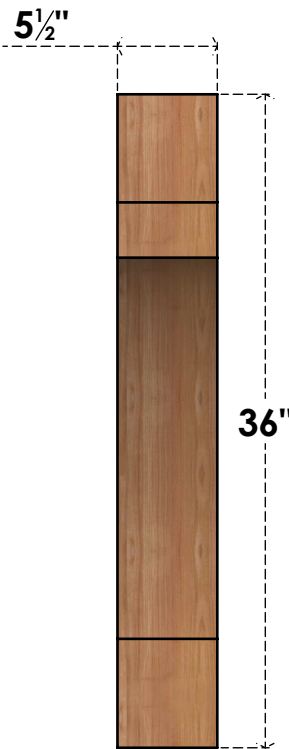

# BRC06X36X36MRC00SWR

5 1/2"W X 36"D X 36"H MERCED SMOOTH BRACE, WESTERN RED CEDAR

**SIDE**

**FRONT**

EKENA MILLWORK  
 2300 WEST MAIN ST.  
 CLARKSVILLE, TX 75426  
 TOLL FREE: 866-607-0453  
 WWW.EKENAMILLWORK.COM

**NOTES**

1. INSTALLATION TO BE COMPLETED IN ACCORDANCE WITH MANUFACTURER'S SPECIFICATIONS.
2. DRAWING MAY NOT BE TO SCALE
3. THIS DRAWING IS INTENDED FOR DESIGN AND PLANNING PURPOSES ONLY.
4. ALL INFORMATION CONTAINED HEREIN WAS CURRENT AT THE TIME OF DEVELOPMENT BUT MUST BE REVIEWED AND APPROVED BY THE PRODUCT MANUFACTURER TO BE CONSIDERED ACCURATE.
5. PRODUCTS ARE NOT KILN DRIED. THIS ITEM IS UNIQUE AND WILL CONTAIN THE NATURAL VARIATIONS THAT THE WOOD SPECIES OFFERS. THIS MAY RESULT IN VARIATIONS UP TO 1/4"