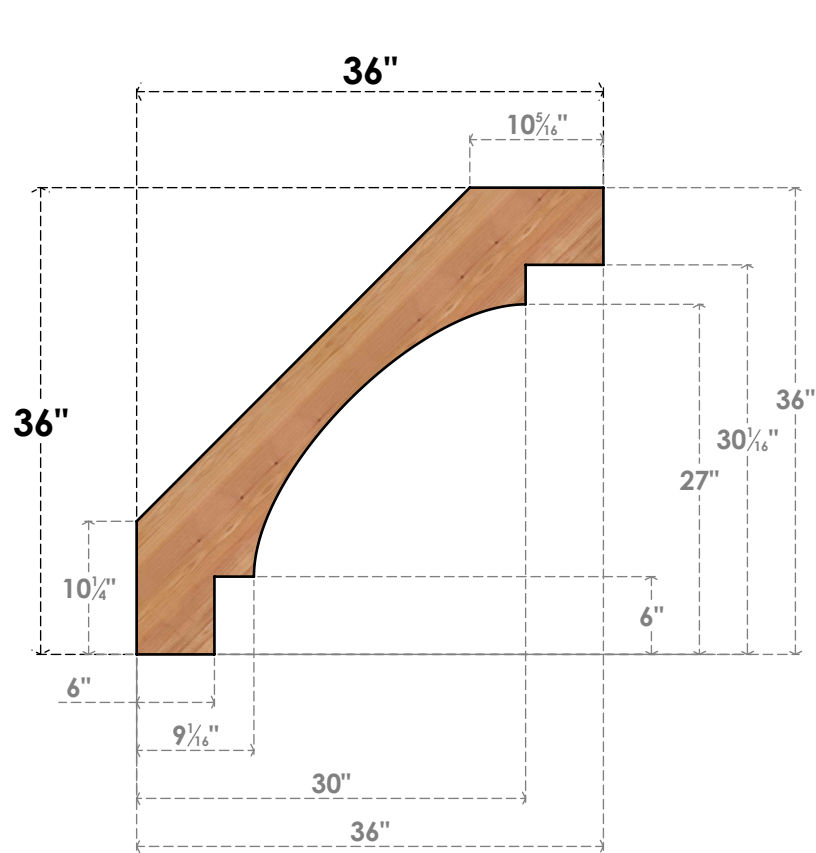

# BRC06X36X36MRC00SWR

5 1/2"W X 36"D X 36"H MERCED SMOOTH BRACE, WESTERN RED CEDAR

**SIDE**

**FRONT**

EKENA MILLWORK  
 2300 WEST MAIN ST.  
 CLARKSVILLE, TX 75426  
 TOLL FREE: 866-607-0453  
 WWW.EKENAMILLWORK.COM

**NOTES**

1. INSTALLATION TO BE COMPLETED IN ACCORDANCE WITH MANUFACTURER'S SPECIFICATIONS.
2. DRAWING MAY NOT BE TO SCALE
3. THIS DRAWING IS INTENDED FOR DESIGN AND PLANNING PURPOSES ONLY.
4. ALL INFORMATION CONTAINED HEREIN WAS CURRENT AT THE TIME OF DEVELOPMENT BUT MUST BE REVIEWED AND APPROVED BY THE PRODUCT MANUFACTURER TO BE CONSIDERED ACCURATE.
5. PRODUCTS ARE NOT KILN DRIED. THIS ITEM IS UNIQUE AND WILL CONTAIN THE NATURAL VARIATIONS THAT THE WOOD SPECIES OFFERS. THIS MAY RESULT IN VARIATIONS UP TO 1/4"